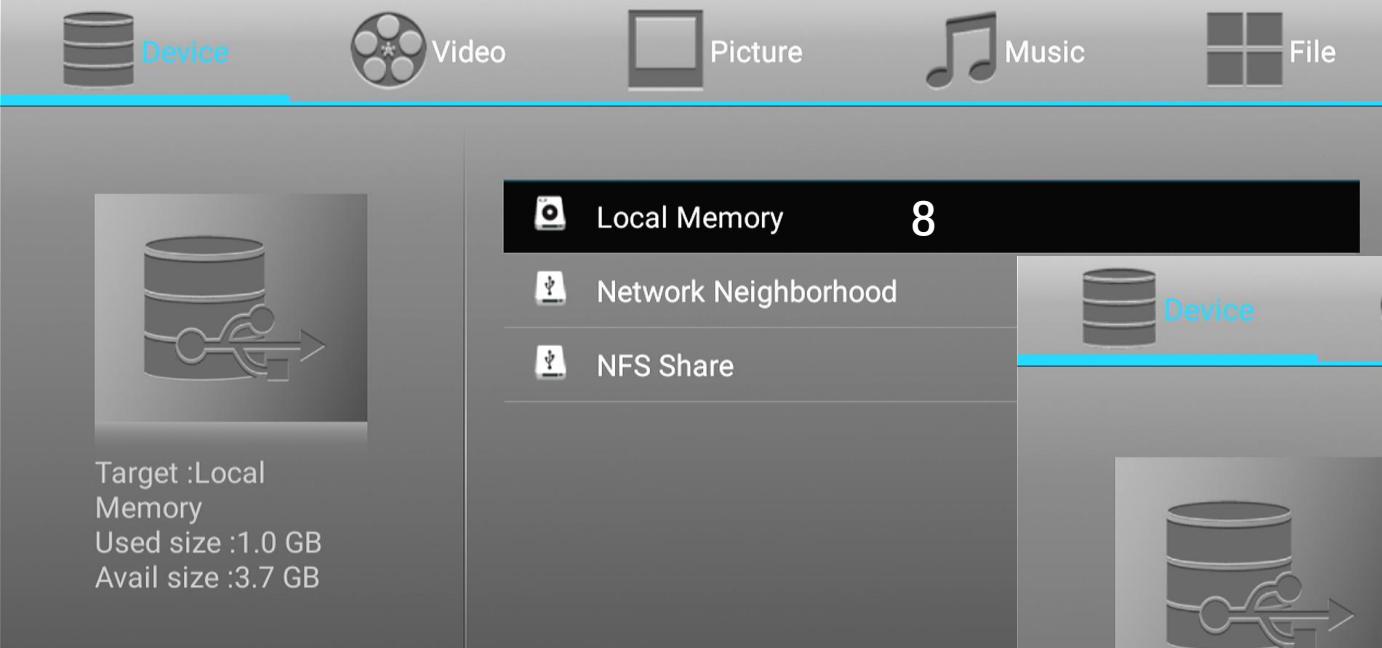

维基百科

V2EX

百度知道

Articles for you

2.apk downloaded

Show

Open

# Great Bee

03:03

7. Press home button on remote controller, and choose file browser

**Pls choose step by step**

**8. Local Memory**

**9. Download**

**10. Click 2. APK**

11. Install  
12. Open