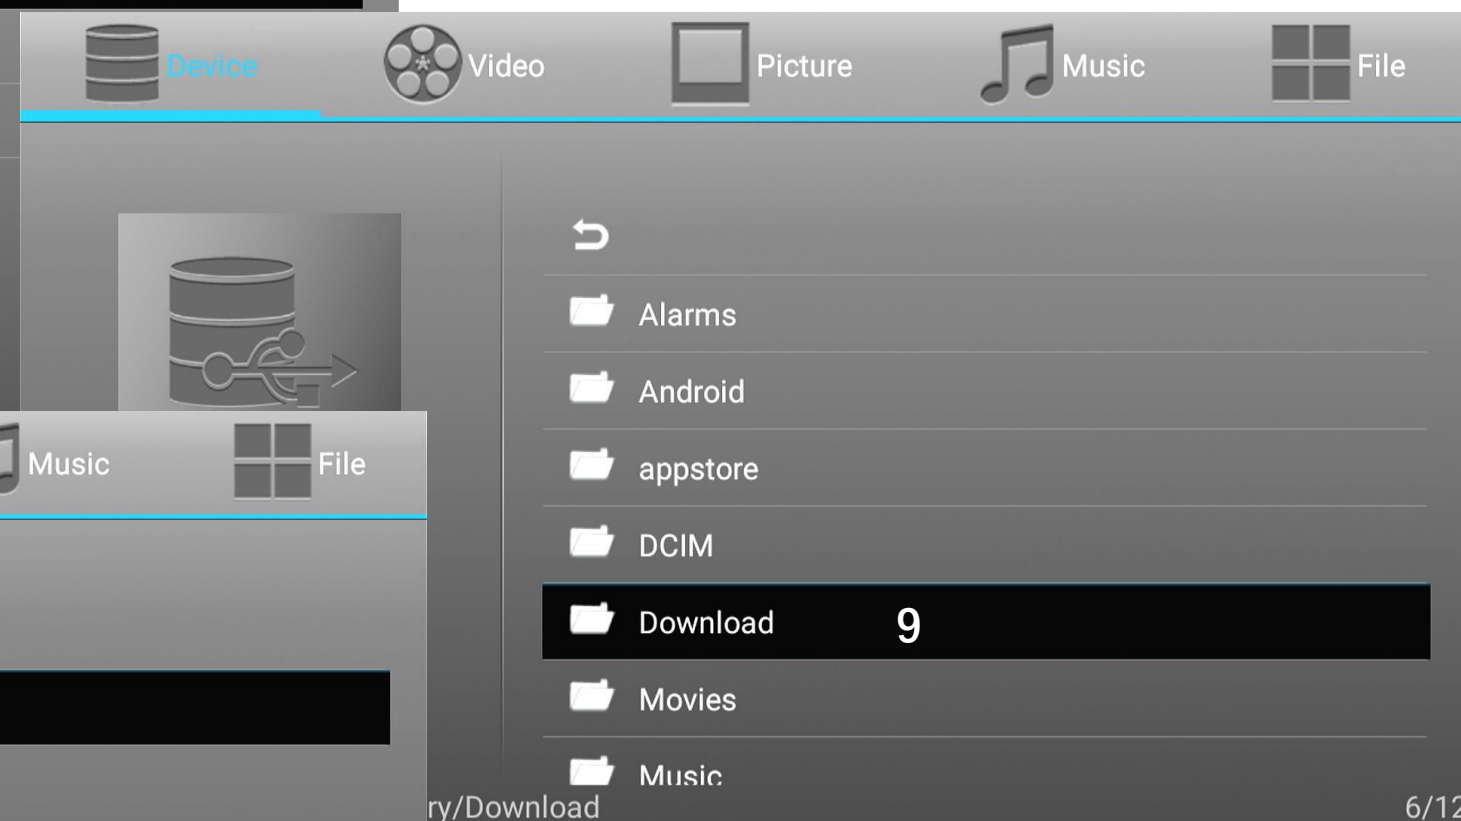

维基百科

V2EX

百度知道

Articles for you

2.apk downloaded

Show

Open

# Great Bee

03:03

7. Press home button on remote controller, and choose file browser

**Pls choose step by step**

**8. Local Memory**

**9. Download**

**10. Click 2. APK**

11. Install  
12. Open