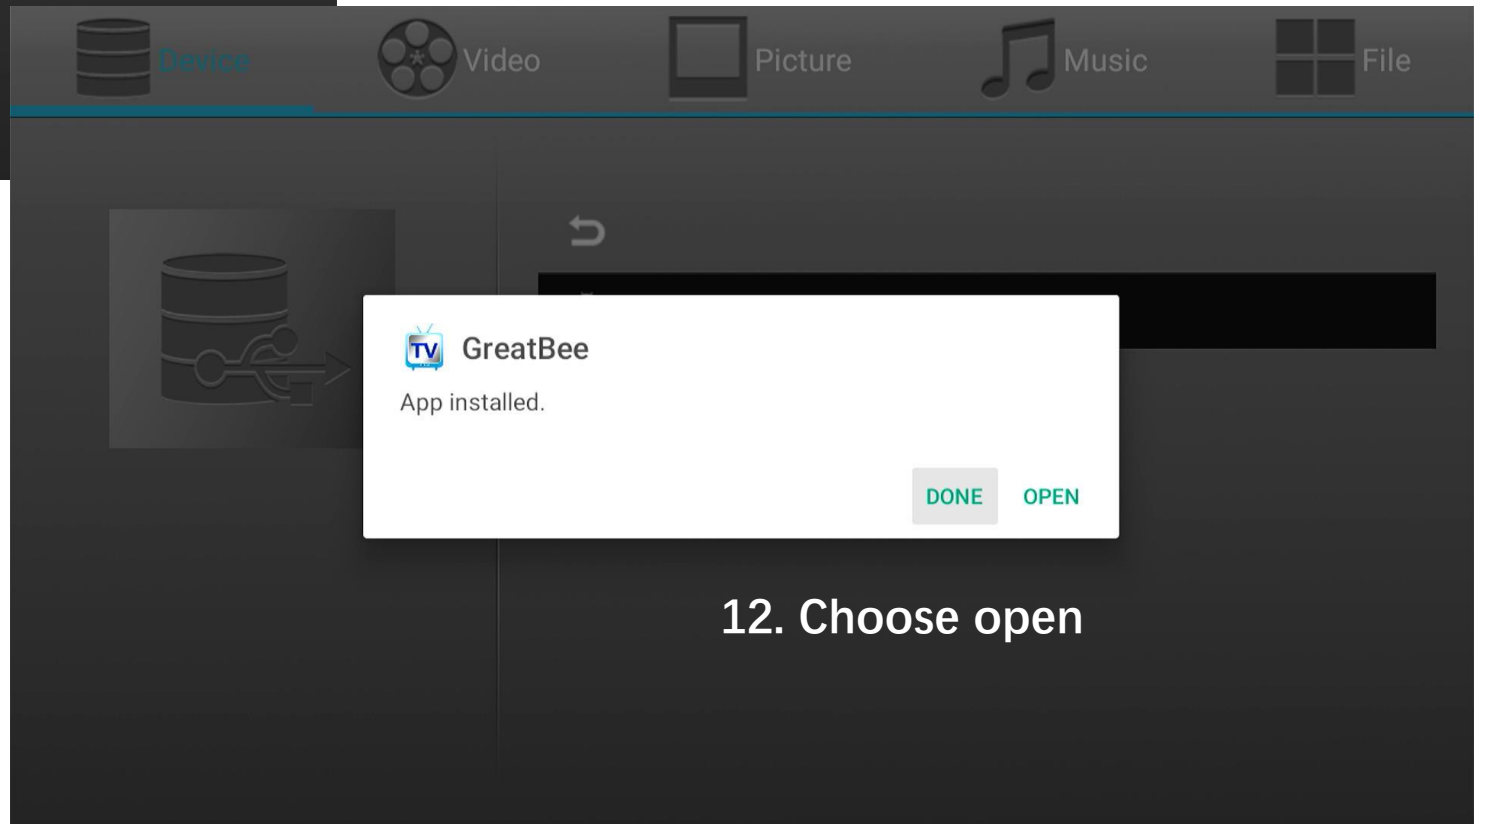

11. Install
12. Open

All finished