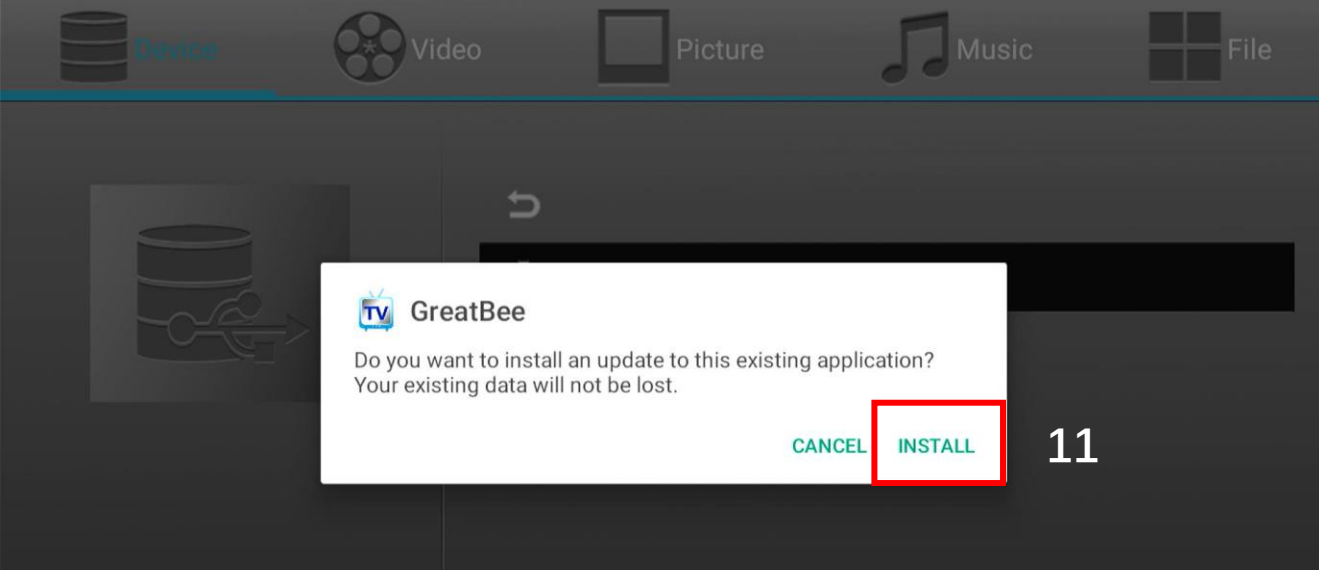

# Great Bee

03:03

7. Press home button on remote controller, and choose file browser

**Pls choose step by step**

**8. Local Memory**

**9. Download**

**10. Click 2. APK**

11. Install  
12. Open